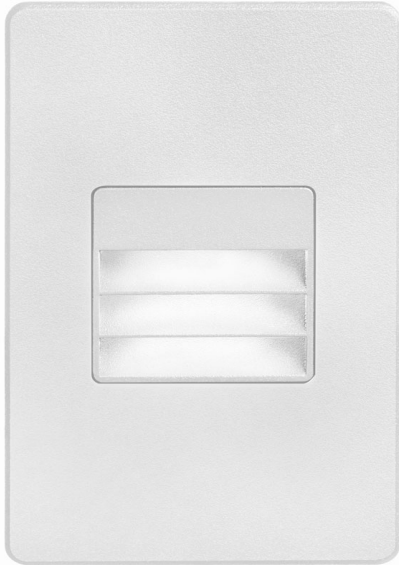

# DLEDW-234-WH - LED White Rectangle In/Outdoor 3W LED Wal

120VAC input, L125mmxW78mmxH37mm, 2700K, 3.3W IP65, White Wall LED Light with Louver

#CONNECT!

<b>Height</b>	5"
<b>Width/Length</b>	3"
<b>Depth</b>	2.5"
<b>Weight</b>	0.44 lbs

<b>Body Material</b>	Metal
<b>Finish/Color</b>	White
<b>Type of Finish</b>	Powder Coating

<b>Light Qty</b>	1
<b>Light Base</b>	LED
<b>Light Max Watt</b>	3.3
<b>Light Inc</b>	Yes
<b>Light Lumens</b>	237
<b>Light CRI</b>	85+
<b>Light CCT</b>	2700K
<b>Light Life</b>	50000 Hours

<b>Dimmable</b>	Dimmable
<b>LED Compatible</b>	Integrated LED
<b>Total Wattage</b>	3.3W

<b>Rated For Voltage</b>	Indoor/Outdoor 120VAC
--------------------------	--------------------------

<b>Approval</b>	cUL or equivalent
<b>Warranty</b>	3 Years Limited
<b>Install Position</b>	Wall