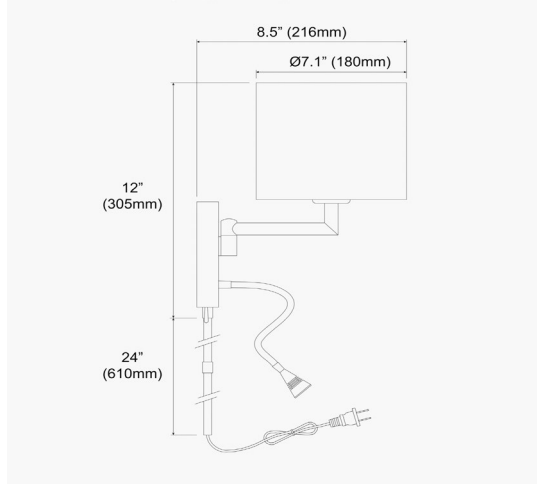

DLED426A - Wall Sconce w/Reading Lamp, PC Finish

1 Light Swing Arm & 1 Downlight LED Wall Sconce, Polished Chrome Finish with White Shade

Height	12"
Width/Length	8.5"
Depth	10"
Weight	5 lbs

Body Material	Metal
Finish/Color	Polished Chrome
Type of Finish	Electroplated

Light Qty	1
Light Base	E26
Light Max Watt	60
Light Inc	No
Light Lumens	150

Dimmable	Dimmable
LED Compatible	LED Compatible
Total Wattage	63W

Second Material	Acrylic
Second Finish/Color	White

Rated For	Dry Location
Voltage	120V