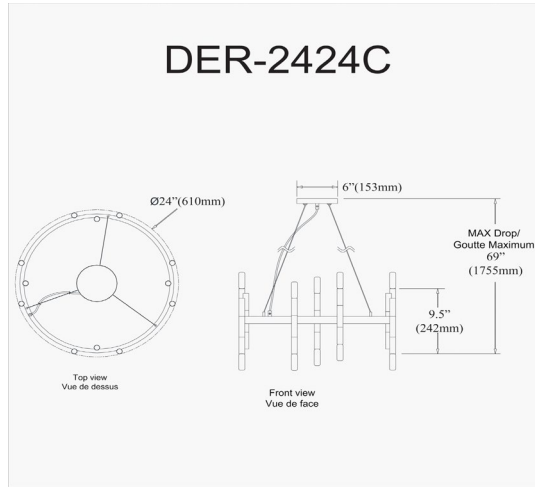

# DER-2424C-MB-PC - Derry 24LT Chandelier, MB & PC

24 Light Incandescent Matte Black & Polished Chrome Chandelier

<b>Height</b>	9.5"
<b>Width/Length</b>	24"
<b>Depth</b>	24"
<b>Weight</b>	5 lbs

<b>Body Material</b>	Metal
<b>Finish/Color</b>	Black
<b>Type of Finish</b>	Painted

<b>Light Qty</b>	24
<b>Light Base</b>	E12
<b>Light Max Watt</b>	60
<b>Light Inc</b>	No

<b>Dimmable</b>	Dimmable
<b>LED Compatible</b>	LED Compatible
<b>Total Wattage</b>	1440W

<b>Second Material</b>	Metal
<b>Second Finish/Color</b>	Polished Chrome
<b>Second Type of Finish</b>	Electroplated

<b>Rated For</b>	Damp Location
<b>Voltage</b>	120V

<b>Approval</b>	cUL or equivalent
<b>Warranty</b>	1 Year Limited
<b>Install Position</b>	Ceiling

<b>Extension Length</b>	72
-------------------------	----