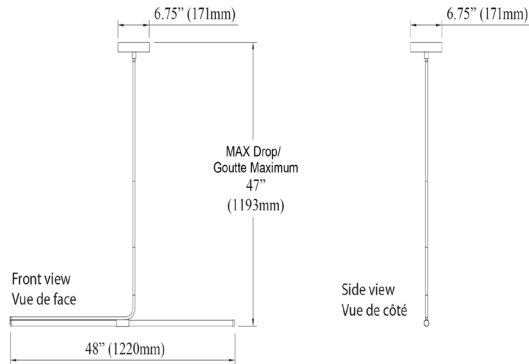

CVT-4824LEDHP-MB - Corvette 24W Horizontal Pendant, MB w/ WH Acrylic Diff

24W Horizontal Pendant, Matte Black w/ White Acrylic Diffuser

CVT-4824LEDHP

Height	1.5"
Width/Length	48"
Depth	1"
Weight	3 lbs

Body Material	Metal
Finish/Color	Matte Black
Type of Finish	Painted

Light Qty	1
Light Base	LED
Light Max Watt	24
Light Inc	Yes
Light Lumens	1680
Light CRI	80+
Light CCT	3000K
Light Life	30000 Hours

Dimmable	Dimmable
LED Compatible	Integrated LED
Total Wattage	24W

Second Material	Acrylic
Second Finish/Color	White

Rated For	Damp Location
Voltage	120V

Approval	cUL or equivalent
Warranty	3 Years Limited
Install Position	Ceiling

Extension Length	39 (8+11+20)
-------------------------	--------------

Date:	Notes:
Fixture Type:	
Job Name:	