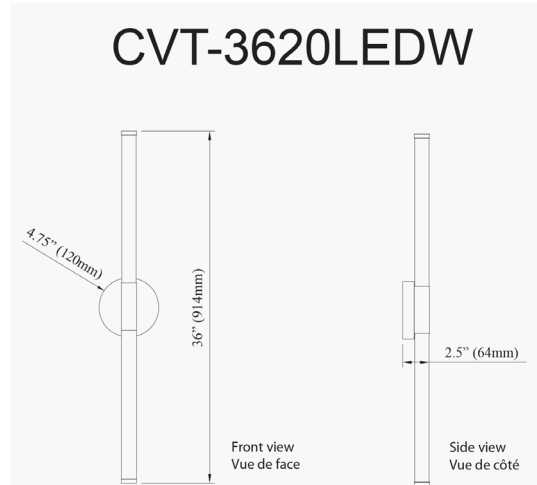

CVT-3620LEDW-MB - Corvette 20W Wall Sconce, MB w/ WH Acrylic Diff

20W Wall Sconce, Matte Black w/ White Acrylic Diffuser

Height	4.5"
Width/Length	36"
Depth	2.5"
Weight	2.5 lbs

Body Material	Metal
Finish/Color	Matte Black
Type of Finish	Painted

Light Qty	1
Light Base	LED
Light Max Watt	20
Light Inc	Yes
Light Lumens	1400
Light CRI	80+
Light CCT	3000K
Light Life	30000 Hours

Dimmable	Dimmable
LED Compatible	Integrated LED
Total Wattage	20W

Second Material	Acrylic
Second Finish/Color	White