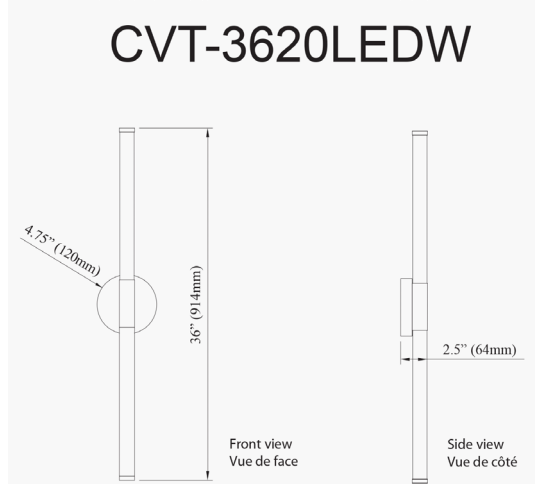

CVT-3620LEDW-AGB - Corvette 20W Wall Sconce, AGB w/ WH Acrylic Diff

20W Wall Sconce, Aged Brass w/ White Acrylic Diffuser

Height	4.5"
Width/Length	36"
Depth	2.5"
Weight	2.5 lbs

Body Material	Metal
Finish/Color	Aged Brass
Type of Finish	Electroplated

Light Qty	1
Light Base	LED
Light Max Watt	20
Light Inc	Yes
Light Lumens	1400
Light CRI	80+
Light CCT	3000K
Light Life	30000 Hours

Dimmable	Dimmable
LED Compatible	Integrated LED
Total Wattage	20W

Second Material	Acrylic
Second Finish/Color	White