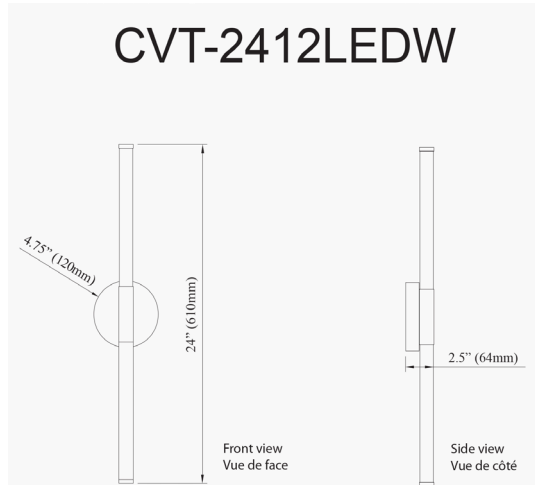

# CVT-2412LEDW-MB - Corvette 12W Wall Sconce, MB w/ WH Acrylic Diff

12W Wall Sconce, Matte Black w/ White Acrylic Diffuser

|                     |       |
|---------------------|-------|
| <b>Height</b>       | 4.5"  |
| <b>Width/Length</b> | 24"   |
| <b>Depth</b>        | 2.5"  |
| <b>Weight</b>       | 2 lbs |

|                       |             |
|-----------------------|-------------|
| <b>Body Material</b>  | Metal       |
| <b>Finish/Color</b>   | Matte Black |
| <b>Type of Finish</b> | Painted     |

|                       |             |
|-----------------------|-------------|
| <b>Light Qty</b>      | 1           |
| <b>Light Base</b>     | LED         |
| <b>Light Max Watt</b> | 12          |
| <b>Light Inc</b>      | Yes         |
| <b>Light Lumens</b>   | 840         |
| <b>Light CRI</b>      | 80+         |
| <b>Light CCT</b>      | 3000K       |
| <b>Light Life</b>     | 30000 Hours |