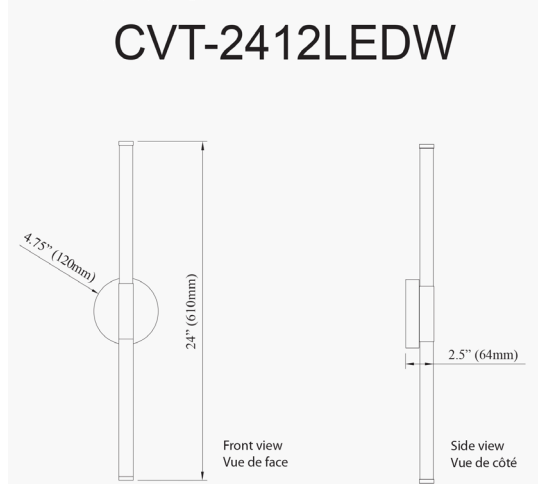

# CVT-2412LEDW-AGB - Corvette 12W Wall Sconce, AGB w/ WH Acrylic Diff

12W Wall Sconce, Aged Brass w/ White Acrylic Diffuser

<b>Height</b>	4.5"
<b>Width/Length</b>	24"
<b>Depth</b>	2.5"
<b>Weight</b>	2 lbs

<b>Body Material</b>	Metal
<b>Finish/Color</b>	Aged Brass
<b>Type of Finish</b>	Electroplated

<b>Light Qty</b>	1
<b>Light Base</b>	LED
<b>Light Max Watt</b>	12
<b>Light Inc</b>	Yes
<b>Light Lumens</b>	840
<b>Light CRI</b>	80+
<b>Light CCT</b>	3000K
<b>Light Life</b>	30000 Hours