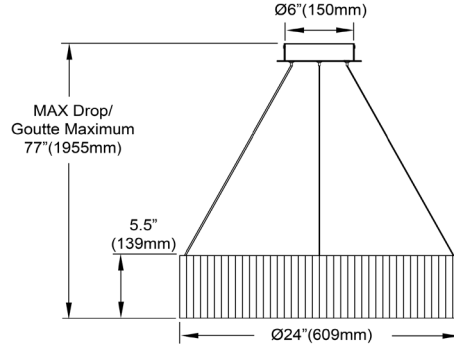

CRA-2432LEDC-WH - Carla 32W Chandelier, MW w/ WH Ribbon

32W Chandelier Matte White with White Ribbon

CRA-2432LEDC

Height	5.5"
Width/Length	23.5"
Depth	23.5"
Weight	4 lbs

Body Material	Fabric
Finish/Color	White
Type of Finish	Ribbon

Light Qty	1
Light Base	DC LED
Light Max Watt	32
Light Inc	Yes
Light Lumens	2400(Initial) 1100(Delivered)
Light CRI	90+
Light CCT	3000K
Light Life	30000 Hours

Dimmable	Dimmable
LED Compatible	Integrated LED
Total Wattage	32W