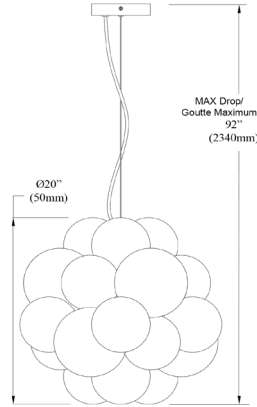

CLZ-206P-PC - Charlize 6LT Pendant, PC w/ CLR Spiral Glass

6 Light Halogen Pendant Polished Chrome with Clear Spiral Glass

CLZ-206P

Height	20"
Width/Length	20"
Depth	20"
Weight	6.5 lbs

Body Material	Glass
Finish/Color	Clear
Type of Finish	Spiral

Light Qty	6
Light Base	G9
Light Max Watt	40
Light Inc	No

Dimmable	Dimmable
LED Compatible	LED Compatible
Total Wattage	240W

Second Material	Metal
Second Finish/Color	Polished Chrome
Second Type of Finish	Electroplated