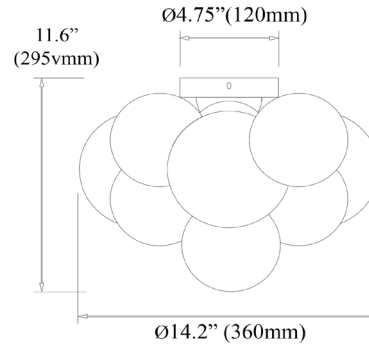

CLZ-143FH-AGB - Charlize 3LT Flush Mount, AGB w/ CLR Spiral Glass

3 Light Flush Mount, Aged Brass w/ Clear Spiral Glass

CLZ-143FH

Height	11"
Width/Length	14.5"
Depth	14.5"
Weight	3.5 lbs
Body Material	Glass
Finish/Color	Clear
Type of Finish	Spiral
Light Qty	3
Light Base	G9
Light Max Watt	40
Light Inc	No