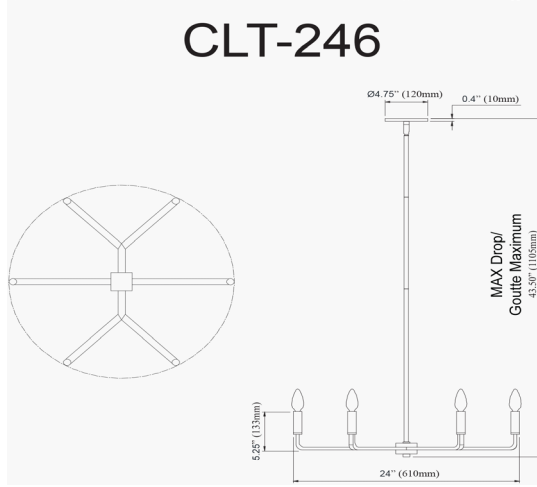

CLT-246-AGB - Colette 6LT Incandescent Chandelier, AGB

6 Light Incandescent Chandelier, Aged Brass

Height	5.25"
Width/Length	24"
Depth	24"
Weight	8 lbs

Body Material	Metal
Finish/Color	Aged Brass
Type of Finish	Electroplated

Light Qty	6
Light Base	E12
Light Max Watt	60
Light Inc	No

Dimmable	Dimmable
LED Compatible	LED Compatible
Total Wattage	360W

Rated For	Damp Location
Voltage	120V

Approval	cUL or equivalent
Warranty	1 Year Limited
Install Position	Ceiling

Extension Length 39 (8+11+20)

Date:	Notes:
Fixture Type:	
Job Name:	

Lighting | LED | Shades | Custom Designs

www.dainolite.com | 1-888-564-1262 | dainolite@dainolite.com

TORONTO | BUFFALO