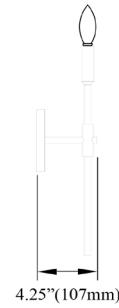

CIN-161W-MB-AGB - Cinthia 1LT Wall Sconce, MB & AGB

1 Light Incandescent Wall Satin Chrome Matte Black & Aged Brass

CIN-161W

Front View/Vue de Face

Side View/Vue de Côté

Height	16"
Width/Length	4.75"
Depth	4.25"
Weight	1 lbs
Body Material	Metal
Finish/Color	Matte Black
Type of Finish	Painted
Light Qty	1
Light Base	E12
Light Max Watt	60
Light Inc	No

Dimmable	Dimmable
LED Compatible	LED Compatible
Total Wattage	60W
Second Material	Metal
Second Finish/Color	Aged Brass
Second Type of Finish	Painted
Rated For	Damp Location
Voltage	120V
Approval	cUL or equivalent
Warranty	1 Year Limited
Install Position	Wall