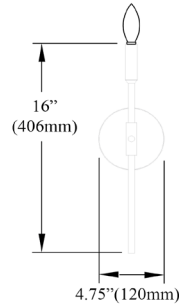

CIN-161W-MB-AGB - Cinthia 1LT Wall Sconce, MB & AGB

1 Light Incandescent Wall Satin Chrome Matte Black & Aged Brass

CIN-161W

Front View/Vue de Face

Side View/Vue de Côté

Height	16"
Width/Length	4.75"
Depth	4.25"
Weight	1 lbs
Body Material	Metal
Finish/Color	Matte Black
Type of Finish	Painted
Light Qty	1
Light Base	E12
Light Max Watt	60
Light Inc	No