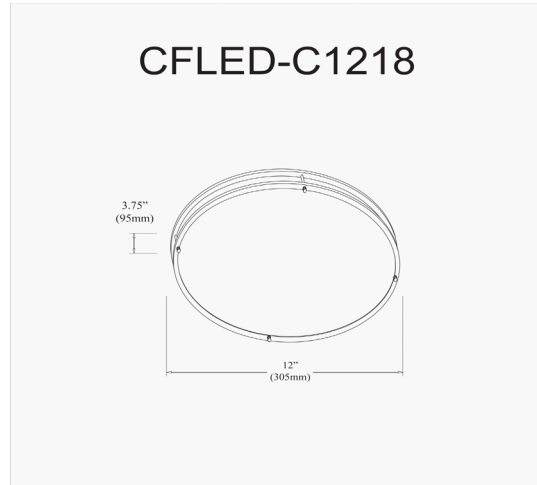

CFLED-C1218-BZ - LED Ceiling Flush 18W 310mm (12"),Bronze

Dimmable LED Ceiling Flush Mount, Bronze Finish

Height	3.75"
Width/Length	12"
Depth	12"
Weight	2 lbs

Body Material	Plastic
Finish/Color	White
Type of Finish	Acrylic

Light Qty	1
Light Base	LED
Light Max Watt	18
Light Inc	Yes
Light Lumens	1290
Light CRI	80+
Light CCT	3000K
Light Life	50000 Hours

Dimmable	Dimmable
LED Compatible	Integrated LED
Total Wattage	18W

Second Material	Metal
Second Finish/Color	Bronze
Second Type of Finish	Electroplated