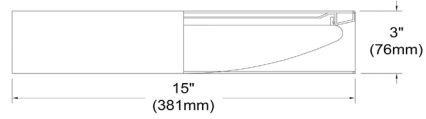

CFLD-1522-2400 - CFLD 15" Flush Mount, White Shade

LED Flush Mount, Satin Chrome Finish, White Shade

CFLD-1522

Height	3"
Width/Length	15"
Depth	15"
Weight	3 lbs

Body Material	Fabric
Finish/Color	White
Type of Finish	Fabric