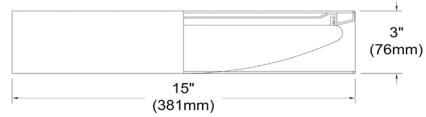

CFLD-1522-198F - CFLD 15" Flush Mount, Ivory Shade

LED Flush Mount, Satin Chrome Finish, Eggshell Shade

CFLD-1522

Height	3"
Width/Length	15"
Depth	15"
Weight	3 lbs

Body Material	Fabric
Finish/Color	Eggshell
Type of Finish	Fabric