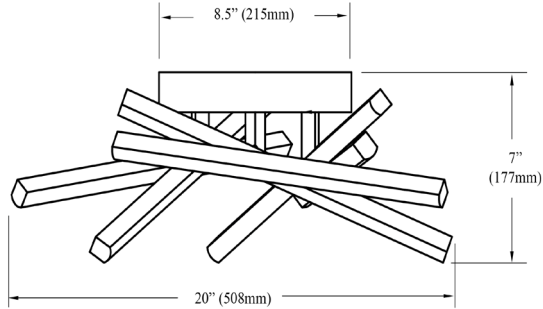

# CAY-1630LEDFH-AGB - Carly 34W Flush Mount, AGB w/ WH Silicone Diffuser

34W Flush Mount Aged Brass with White Silicone Diffuser

## CAY-1630LEDFH

<b>Height</b>	7"
<b>Width/Length</b>	20"
<b>Depth</b>	20"
<b>Weight</b>	4 lbs

<b>Body Material</b>	Metal
<b>Finish/Color</b>	Aged Brass
<b>Type of Finish</b>	Electroplated

<b>Light Qty</b>	1
<b>Light Base</b>	DC LED
<b>Light Max Watt</b>	34
<b>Light Inc</b>	Yes
<b>Light Lumens</b>	3000(Initial) 1400(Delivered)
<b>Light CRI</b>	90+
<b>Light CCT</b>	3000K
<b>Light Life</b>	30000 Hours