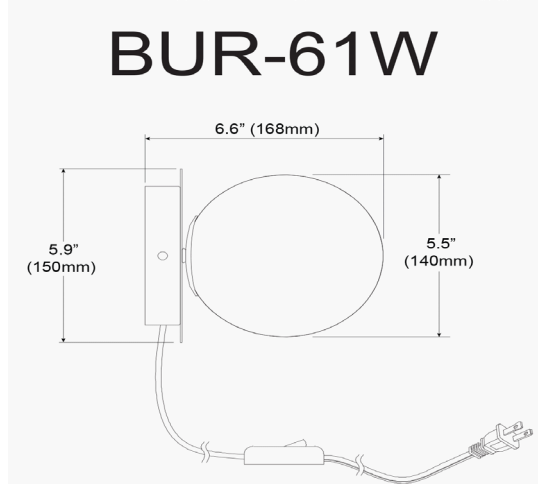

BUR-61W-MB-WH - Burlat 1LT Halogen Wall Lamp, MB w/ WH Glass

25W Halogen Burlat Wall Lamp w/ White Glass

Height	6"
Width/Length	6"
Depth	6"
Weight	2 lbs
Body Material	Glass
Finish/Color	White
Type of Finish	Opal
Light Qty	1
Light Base	G9
Light Max Watt	25
Light Inc	No

Dimmable	Dimmable
LED Compatible	LED Compatible
Total Wattage	25W
Second Material	Metal
Second Finish/Color	Matte Black
Second Type of Finish	Painted
Rated For	Damp Location
Voltage	120V
Approval	cUL or equivalent
Warranty	1 Year Limited
Install Position	Wall