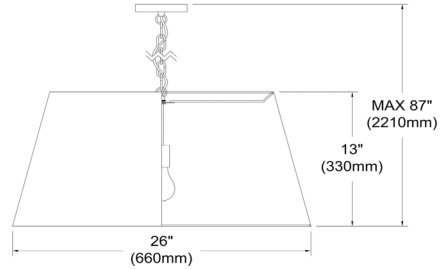

# BRY-L-BK-697 - Brynn 1LT Brynn Large Pendant, BLK/SV Shade, Black

1 Light Brynn Large Pendant, Black/Silver Shade, Black

BRY-L

<b>Height</b>	13"
<b>Width/Length</b>	26"
<b>Depth</b>	26"
<b>Weight</b>	6 lbs
<b>Body Material</b>	Fabric
<b>Finish/Color</b>	Black
<b>Type of Finish</b>	Fabric
<b>Light Qty</b>	1
<b>Light Base</b>	E26
<b>Light Max Watt</b>	100
<b>Light Inc</b>	No

<b>Dimmable</b>	Dimmable
<b>LED Compatible</b>	LED Compatible
<b>Total Wattage</b>	100W
<b>Second Material</b>	Metal
<b>Second Finish/Color</b>	Black
<b>Second Type of Finish</b>	Painted
<b>Rated For</b>	Dry Location
<b>Voltage</b>	120V
<b>Approval</b>	cUL or equivalent
<b>Warranty</b>	1 Year Limited
<b>Install Position</b>	Ceiling
<b>Extension Length</b>	72