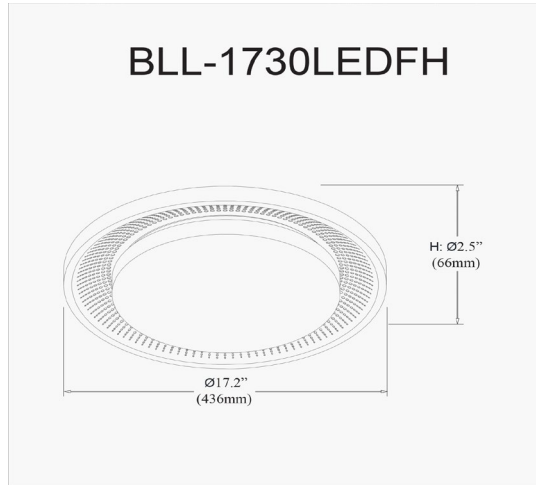

# BLL-1730LED FH-MW - Boullier 30W Flushmount, MW w/ WH Acrylic Diffuser

30W Flush Mount Matte White with White Acrylic Diffuser

## LED

<b>Height</b>	2.5"
<b>Width/Length</b>	17.25"
<b>Depth</b>	17.25"
<b>Weight</b>	2.8 lbs

<b>Body Material</b>	Metal
<b>Finish/Color</b>	White
<b>Type of Finish</b>	Painted

<b>Light Qty</b>	1
<b>Light Base</b>	LED
<b>Light Max Watt</b>	30
<b>Light Inc</b>	Yes
<b>Light Lumens</b>	2100
<b>Light CRI</b>	80+
<b>Light CCT</b>	3000K
<b>Light Life</b>	30000 Hours

<b>Dimmable</b>	Dimmable
<b>LED Compatible</b>	Integrated LED
<b>Total Wattage</b>	30W

<b>Second Material</b>	Acrylic
<b>Second Finish/Color</b>	White

<b>Rated For</b>	Dry Location
<b>Voltage</b>	120V

<b>Approval</b>	cUL or equivalent
<b>Warranty</b>	3 Years Limited
<b>Install Position</b>	Ceiling