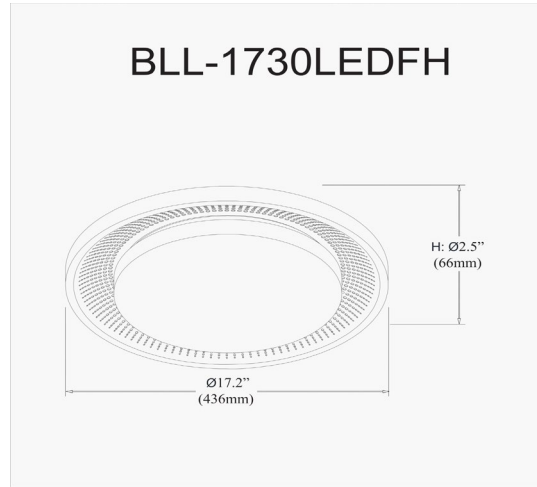

## LED

<b>Height</b>	2.5"
<b>Width/Length</b>	17.25"
<b>Depth</b>	17.25"
<b>Weight</b>	2.8 lbs

<b>Body Material</b>	Metal
<b>Finish/Color</b>	Black
<b>Type of Finish</b>	Painted

<b>Light Qty</b>	1
<b>Light Base</b>	LED
<b>Light Max Watt</b>	30
<b>Light Inc</b>	Yes
<b>Light Lumens</b>	2100
<b>Light CRI</b>	80+
<b>Light CCT</b>	3000K
<b>Light Life</b>	30000 Hours

<b>Dimmable</b>	Dimmable
<b>LED Compatible</b>	Integrated LED
<b>Total Wattage</b>	30W

<b>Second Material</b>	Acrylic
<b>Second Finish/Color</b>	White

<b>Rated For</b>	Dry Location
<b>Voltage</b>	120V

<b>Approval</b>	cUL or equivalent
<b>Warranty</b>	3 Years Limited
<b>Install Position</b>	Ceiling