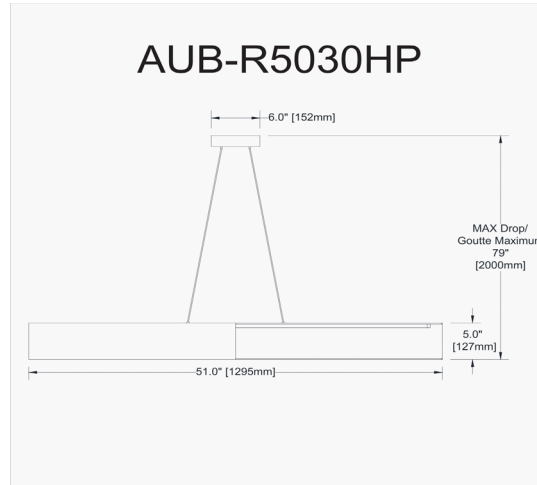

AUB-R5030HP-MB-697 - Aubrey 30W Horiz Pendant, Jtone BLK/SLV shade, MB

30W Horizontal Matte Black Pendant with Black/Silver Shade

Height	5"
Width/Length	51"
Depth	4"
Weight	5 lbs

Body Material	Fabric
Finish/Color	Black
Type of Finish	Fabric

Light Qty	1
Light Base	LED
Light Max Watt	30
Light Inc	Yes
Light Lumens	2030
Light CRI	90+
Light CCT	3000K
Light Life	30000 Hours

Dimmable	Dimmable
LED Compatible	Integrated LED
Total Wattage	30W

Second Material	Metal
Second Finish/Color	Silver
Second Type of Finish	Painted

Rated For	Dry Location
Voltage	120V

Approval	cUL or equivalent
Warranty	3 Years Limited
Install Position	Ceiling

Extension Length	72
-------------------------	----

Date:	Notes:
Fixture Type:	
Job Name:	

Lighting | LED | Shades | Custom Designs