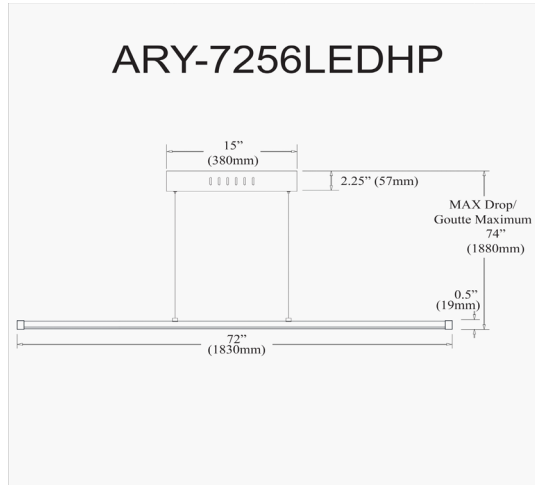

ARY-7256LEDHP-MB - Array 56W Horiz Pendant MB w/ WH Acrylic Diffuser

56W Horizontal Matte Black Pendant w/ White Acrylic Diffuser

LED

Height	0.75"
Width/Length	72"
Depth	0.5"
Weight	4 lbs

Body Material	Metal
Finish/Color	Black
Type of Finish	Painted

Light Qty	1
Light Base	LED
Light Max Watt	56
Light Inc	Yes
Light Lumens	3920
Light CRI	90+
Light CCT	3000K
Light Life	30000 Hours

Dimmable	Dimmable
LED Compatible	Integrated LED
Total Wattage	56W

Second Material	Acrylic
Second Finish/Color	White