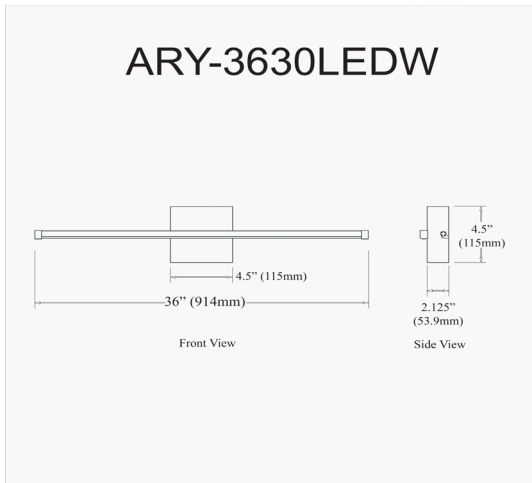

ARY-3630LEDW-AGB - Array 30W Wall Sconce AGB w/WH Acrylic Diffuser

30W LED Wall Sconce, Polished Chrome with White Acrylic Diffuser

LED

Height	4.5"
Width/Length	36"
Depth	2"
Weight	1.7 lbs

Body Material	Metal
Finish/Color	Aged Brass
Type of Finish	Electroplated

Light Qty	1
Light Base	LED
Light Max Watt	30
Light Inc	Yes
Light Lumens	2217
Light CRI	90+
Light CCT	3000K
Light Life	30000 Hours

Dimmable	Dimmable
LED Compatible	Integrated LED
Total Wattage	30W

Rated For	Damp Location
Voltage	120V