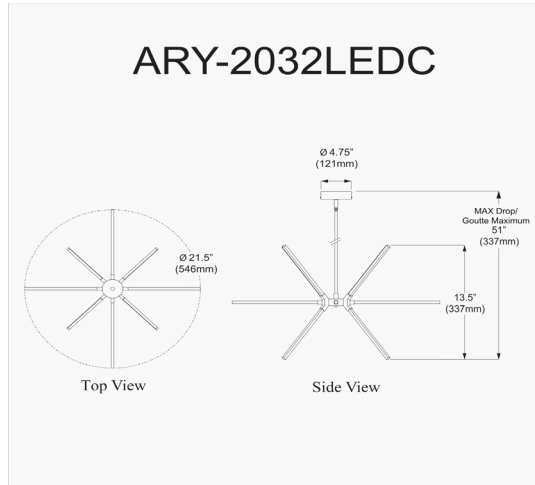

# ARY-2032LEDC-MB - Array 32W Chandelier MB w/ WH Acrylic Diffuser

32 Watt LED Chandelier Matte Black w/ White Acrylic Diffuser

<b>Height</b>	13.25"
<b>Width/Length</b>	21.5"
<b>Depth</b>	21.5"
<b>Weight</b>	3.95 lbs

<b>Body Material</b>	Metal
<b>Finish/Color</b>	Black
<b>Type of Finish</b>	Painted

<b>Light Qty</b>	12
<b>Light Base</b>	LED
<b>Light Max Watt</b>	2.7
<b>Light Inc</b>	Yes
<b>Light Lumens</b>	2028
<b>Light CRI</b>	80+
<b>Light CCT</b>	3000K
<b>Light Life</b>	30000 Hours

<b>Dimmable</b>	Dimmable
<b>LED Compatible</b>	Integrated LED
<b>Total Wattage</b>	32W

<b>Rated For</b>	Damp Location
<b>Voltage</b>	120V

<b>Approval</b>	cUL or equivalent
<b>Warranty</b>	3 Years Limited
<b>Install Position</b>	Ceiling

<b>Extension Length</b>	39 (8+11+20)
-------------------------	--------------

Date:	Notes:
Fixture Type:	
Job Name:	

Lighting | LED | Shades | Custom Designs

[www.dainolite.com](http://www.dainolite.com) | 1-888-564-1262 | [dainolite@dainolite.com](mailto:dainolite@dainolite.com)