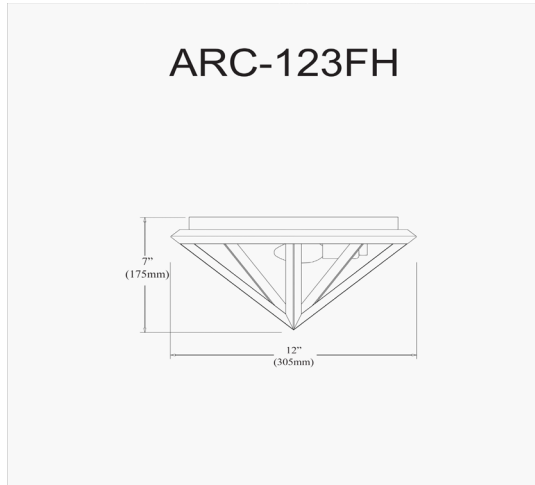

ARC-123FH-AB - Archello 3LT Flush-Mount, BLK/AB

3 Light Flush Mount Fixture, Matte Black with Antique Brass Accents

Height	7"
Width/Length	12"
Depth	12"
Weight	4 lbs
Body Material	Metal
Finish/Color	Black
Type of Finish	Painted
Light Qty	3
Light Base	E12
Light Max Watt	60
Light Inc	No

Dimmable	Dimmable
LED Compatible	LED Compatible
Total Wattage	180W
Second Material	Metal
Second Finish/Color	Antique Brass
Second Type of Finish	Electroplated
Rated For	Dry Location
Voltage	120V
Approval	cUL or equivalent
Warranty	1 Year Limited
Install Position	Ceiling