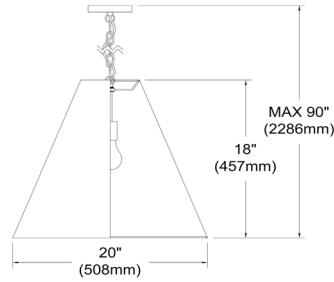

ANA-M-AGB-698 - Anaya 1LT Anaya Medium Pendant, AGB w/ BK/GLD Shade

1 Light Medium Anaya Aged Brass Pendant with Black/Gold Shade

ANA-M

Height	18"
Width/Length	20"
Depth	20"
Weight	5 lbs

Body Material	Fabric
Finish/Color	Black
Type of Finish	Fabric

Light Qty	1
Light Base	E26
Light Max Watt	100
Light Inc	No

Dimmable	Dimmable
LED Compatible	LED Compatible
Total Wattage	100W

Second Material	Metal
Second Finish/Color	Aged Brass
Second Type of Finish	Electroplated

Rated For	Dry Location
Voltage	120V

Approval	cUL or equivalent
Warranty	1 Year Limited
Install Position	Ceiling

Extension Length	72
-------------------------	----

Date:	Notes:
Fixture Type:	
Job Name:	

Lighting | LED | Shades | Custom Designs