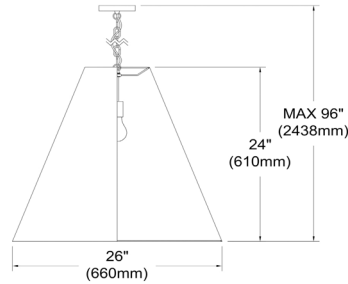

ANA-L-MB-698 - Anaya 1LT Anaya Large Pendant, MB w/ BK/GLD Shade

1 Light Large Anaya Matte Black Pendant with Black/Gold Shade

ANA-L

| | |
|---------------------|-------|
| Height | 24" |
| Width/Length | 26" |
| Depth | 26" |
| Weight | 7 lbs |

| | |
|-----------------------|--------|
| Body Material | Fabric |
| Finish/Color | Black |
| Type of Finish | Fabric |

| | |
|-----------------------|-----|
| Light Qty | 1 |
| Light Base | E26 |
| Light Max Watt | 100 |
| Light Inc | No |