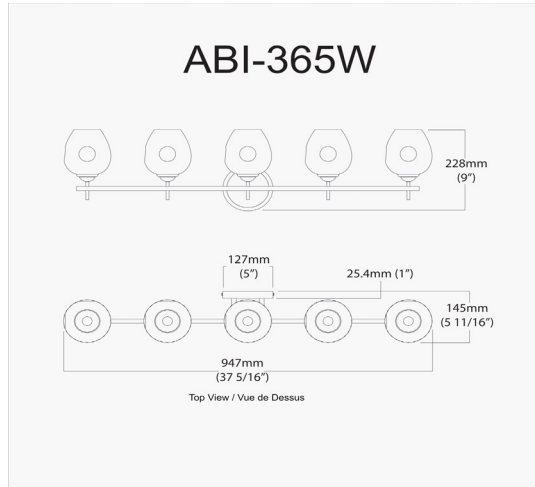

ABI-365W-VB - Abii 5LT Halogen Vanity VB w/ Champagne Glass

5 Light Halogen Vanity Vintage Bronze with Champagne Glass

Height	9"
Width/Length	37.5"
Depth	5.75"
Weight	7 lbs

Body Material	Metal
Finish/Color	Vintage Bronze
Type of Finish	Electroplated

Light Qty	5
Light Base	G9
Light Max Watt	40
Light Inc	No

Dimmable	Dimmable
LED Compatible	LED Compatible
Total Wattage	200W

Second Material	Glass
Second Finish/Color	Champagne

Rated For	Dry Location
Voltage	120V