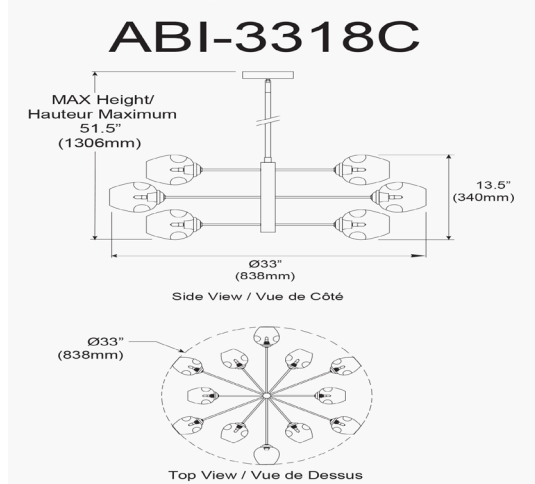

ABI-3318C-MB-CLR - Abii 18LT Halogen Chandelier, MB w/ CLR Glass

18 Light Halogen Chandelier Matte Black with Clear Glass

Height	13.5"
Width/Length	32.75"
Depth	32.75"
Weight	17 lbs

Body Material	Metal
Finish/Color	Matte Black
Type of Finish	Painted

Light Qty	18
Light Base	G9
Light Max Watt	40
Light Inc	No

Dimmable	Dimmable
LED Compatible	LED Compatible
Total Wattage	720W

Second Material	Glass
Second Finish/Color	Clear

Rated For	Dry Location
Voltage	120V

Approval	cUL or equivalent
Warranty	1 Year Limited
Install Position	Ceiling

Extension Length 39 (8+11+20)

Date:	Notes:
Fixture Type:	
Job Name:	

Lighting | LED | Shades | Custom Designs

www.dainolite.com | 1-888-564-1262 | dainolite@dainolite.com