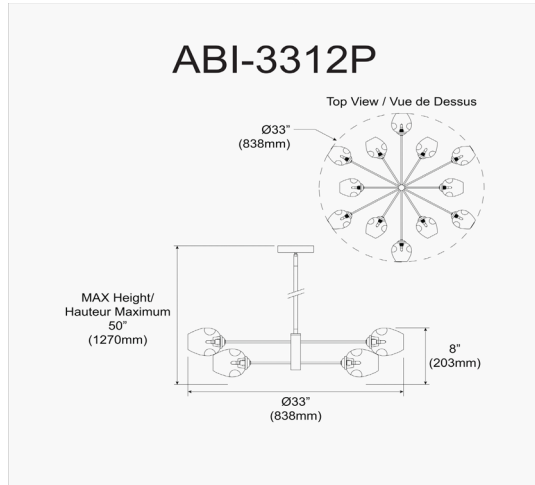

ABI-3312P-MB-CLR - Abii 12LT Chandelier, MB w/ Clear Glass

12 Light Halogen Matte Black Pendant w/ Clear Glass

Height	8"
Width/Length	33"
Depth	33"
Weight	12 lbs

Body Material	Metal
Finish/Color	Black
Type of Finish	Painted

Light Qty	12
Light Base	G9
Light Max Watt	40
Light Inc	No

Dimmable	Dimmable
LED Compatible	LED Compatible
Total Wattage	480W

Second Material	Glass
Second Finish/Color	Clear

Rated For	Damp Location
Voltage	120V

Approval	cUL or equivalent
Warranty	1 Year Limited
Install Position	Ceiling

Extension Length	39 (8+11+20)
-------------------------	--------------

Date:	Notes:
Fixture Type:	
Job Name:	

Lighting | LED | Shades | Custom Designs