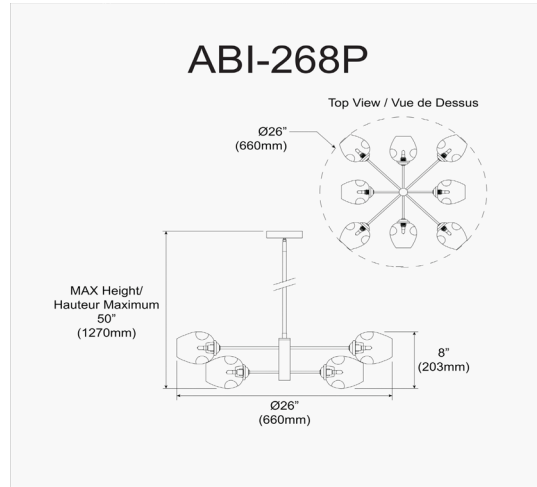

ABI-268P-VB-SP-CLR - Abii 8LT Chandelier, VB with Clear Glass

8 Light Halogen Pendant, Vintage Bronze with Clear Glass

Height	8"
Width/Length	26"
Depth	26"
Weight	8 lbs

Body Material	Metal
Finish/Color	Vintage Bronze
Type of Finish	Electroplated

Light Qty	8
Light Base	G9
Light Max Watt	40
Light Inc	No

Dimmable	Dimmable
LED Compatible	LED Compatible
Total Wattage	320W

Second Material	Glass
Second Finish/Color	Clear

Rated For	Damp Location
Voltage	120V

Approval	cUL or equivalent
Warranty	1 Year Limited
Install Position	Ceiling

Extension Length	39 (8+11+20)
-------------------------	--------------

Date:	Notes:
Fixture Type:	
Job Name:	

Lighting | LED | Shades | Custom Designs