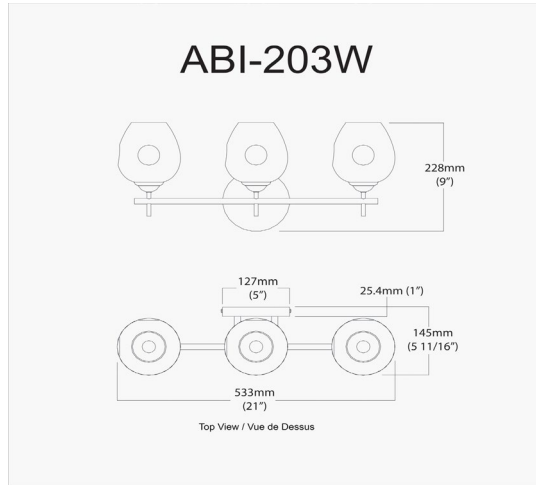

# ABI-203W-VB - Abii 3LT Halogen Vanity VB w/ Champagne Glass

3 Light Halogen Vanity Vintage Bronze with Champagne Glass

<b>Height</b>	9"
<b>Width/Length</b>	21"
<b>Depth</b>	5.75"
<b>Weight</b>	3 lbs

<b>Body Material</b>	Metal
<b>Finish/Color</b>	Vintage Bronze
<b>Type of Finish</b>	Electroplated

<b>Light Qty</b>	3
<b>Light Base</b>	G9
<b>Light Max Watt</b>	40
<b>Light Inc</b>	No

<b>Dimmable</b>	Dimmable
<b>LED Compatible</b>	LED Compatible
<b>Total Wattage</b>	120W

<b>Second Material</b>	Glass
<b>Second Finish/Color</b>	Champagne