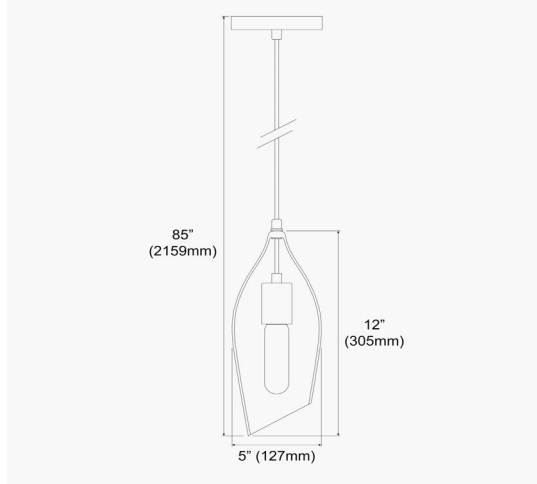

ABB-61P-SM - Abba 1LT Incandescent Pendant, Blk Finish w/Smoke Glass

1 Light Incandescent Pendant, Black Finish with Smoked Glass

Height	12"
Width/Length	5"
Depth	5"
Weight	3 lbs

Body Material	Glass
Finish/Color	Black
Type of Finish	Painted

Light Qty	1
Light Base	E26
Light Max Watt	60
Light Inc	No

Dimmable	Dimmable
LED Compatible	LED Compatible
Total Wattage	60W

Second Material	Metal
Second Finish/Color	Black
Second Type of Finish	Painted

Rated For	Damp Location
Voltage	120V

Approval	cUL or equivalent
Warranty	1 Year Limited
Install Position	Ceiling

Extension Length	72
-------------------------	----

Date:	Notes:
Fixture Type:	
Job Name:	

Lighting | LED | Shades | Custom Designs