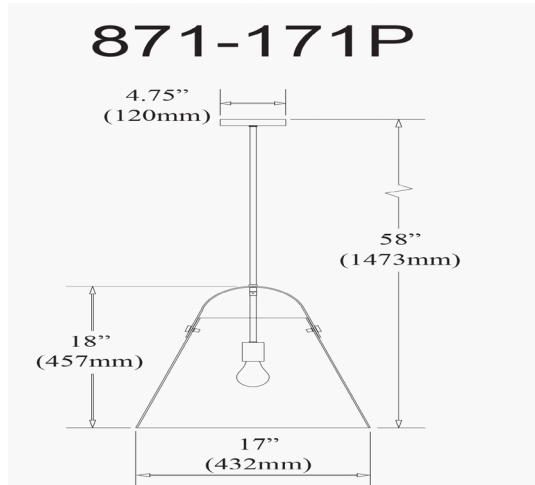

871-171P-AGB - Polly 1LT Incandescent Pendant, AGB w/ CLR Glass

1 Light Incandescent Pendant, Aged Brass w/ Clear Glass

Height	18"
Width/Length	17"
Depth	17"
Weight	7 lbs

Body Material	Glass
Finish/Color	Clear

Light Qty	1
Light Base	E26
Light Max Watt	60
Light Inc	No

Dimmable	Dimmable
LED Compatible	LED Compatible
Total Wattage	60W

Second Material	Metal
Second Finish/Color	Aged Brass
Second Type of Finish	Electroplated

Rated For	Damp Location
Voltage	120V

Approval	cUL or equivalent
Warranty	1 Year
Install Position	Ceiling

Extension Length	39
-------------------------	----

Date:	Notes:
Fixture Type:	
Job Name:	

Lighting | LED | Shades | Custom Designs