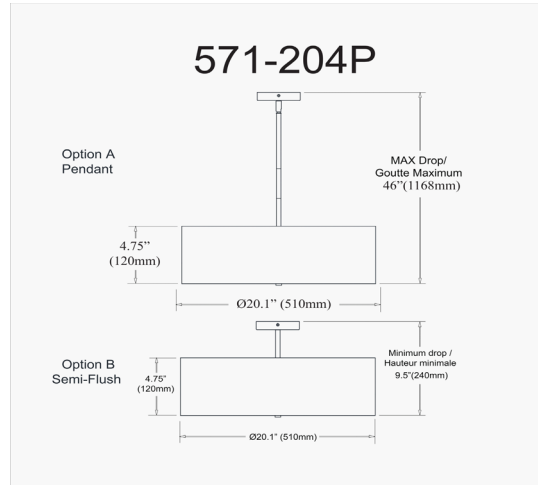

571-204P-AGB-WH - Everly 4LT Incandescent Pendant AGB w/ White Shade

4 Light Incandescent Pendant Aged Brass with White Shade

Height	5"
Width/Length	20"
Depth	20"
Weight	6 lbs

Body Material	Fabric
Finish/Color	White
Type of Finish	Fabric

Light Qty	4
Light Base	E26
Light Max Watt	60
Light Inc	No

Dimmable	Dimmable
LED Compatible	LED Compatible
Total Wattage	240W

Second Material	Metal
Second Finish/Color	Aged Brass
Second Type of Finish	Electroplated

Rated For	Dry Location
Voltage	120V

Approval	cUL or equivalent
Warranty	1 Year Limited
Install Position	Ceiling

Extension Length	43 (4+8+11+20)
-------------------------	----------------

Date:	Notes:
Fixture Type:	
Job Name:	