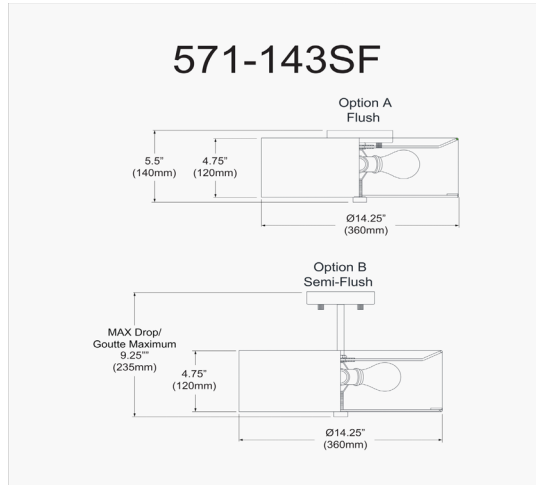

571-143SF-PC-WH - Everly 3LT Incandescent Semi-Flush PC w/ White Shade

3 Light Incandescent Semi Flush Polished Chrome Finish with White Shade

Height	9.25"
Width/Length	14.25"
Depth	14.25"
Weight	3 lbs
Body Material	Fabric
Finish/Color	White
Type of Finish	Fabric
Light Qty	3
Light Base	E26
Light Max Watt	60
Light Inc	No

Dimmable	Dimmable
LED Compatible	LED Compatible
Total Wattage	180W
Second Material	Metal
Second Finish/Color	Polished Chrome
Second Type of Finish	Electroplated
Rated For	Dry Location
Voltage	120V
Approval	cUL or equivalent
Warranty	1 Year Limited
Install Position	Ceiling
Extension Length	4