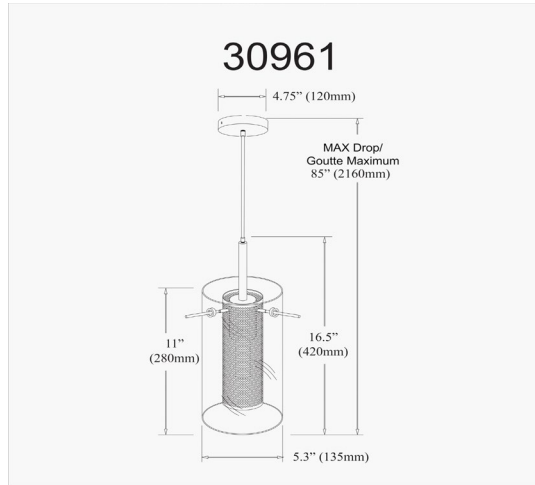

30961-CM-OBB - Percy 1LT Metal and Glass Pendant

1 Light Pendant, Oil Brushed Bronze, Clear Glass / Steel Mesh

Height	16.75"
Width/Length	5.5"
Depth	5.5"
Weight	4 lbs

Body Material	Metal
Finish/Color	Oil Brushed Bronze
Type of Finish	Electroplated

Light Qty	1
Light Base	E26
Light Max Watt	100
Light Inc	No

Dimmable	Dimmable
LED Compatible	LED Compatible
Total Wattage	100W

Second Material	Glass
Second Finish/Color	Clear

Rated For	Dry Location
Voltage	120V