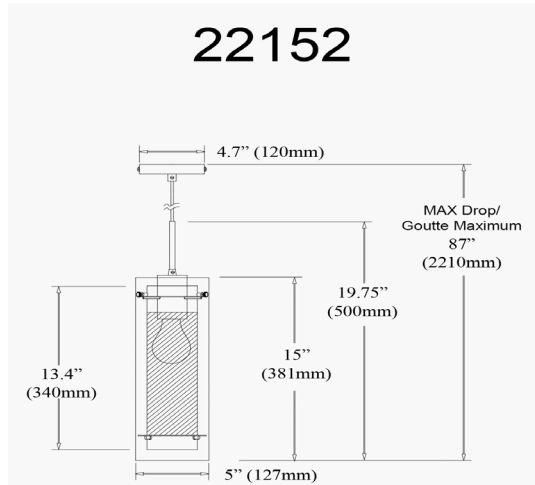

# 22152-CF-MB - Pasha 1LT Incandescent Pendant, MB with CLR/FR Glass

1 Light Incandescent Pendant, Matte Black with Clear / Frosted Glass

<b>Height</b>	19.75"
<b>Width/Length</b>	5"
<b>Depth</b>	5"
<b>Weight</b>	4.5 lbs

<b>Body Material</b>	Metal
<b>Finish/Color</b>	Black
<b>Type of Finish</b>	Painted

<b>Light Qty</b>	1
<b>Light Base</b>	E26
<b>Light Max Watt</b>	100
<b>Light Inc</b>	No

<b>Dimmable</b>	Dimmable
<b>LED Compatible</b>	LED Compatible
<b>Total Wattage</b>	100W

<b>Extension Length</b>	72
-------------------------	----

Date:	Notes:
Fixture Type:	
Job Name:	

Lighting | LED | Shades | Custom Designs

[www.dainolite.com](http://www.dainolite.com) | 1-888-564-1262 | [dainolite@dainolite.com](mailto:dainolite@dainolite.com)