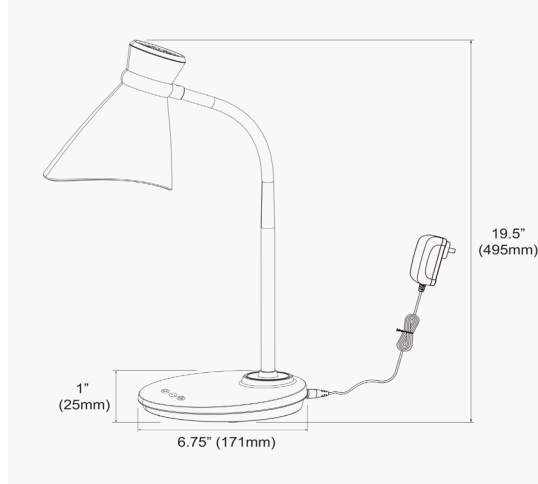

# 132LEDT-BK - 6W Desk Lamp, Black Finish

6W LED Desk Lamp, Black Finish

<b>Height</b>	16"
<b>Width/Length</b>	11"
<b>Depth</b>	7"
<b>Weight</b>	3 lbs

<b>Body Material</b>	Plastic
<b>Finish/Color</b>	Black
<b>Type of Finish</b>	Painted

<b>Light Qty</b>	1
<b>Light Base</b>	LED
<b>Light Max Watt</b>	6
<b>Light Inc</b>	Yes
<b>Light Lumens</b>	350
<b>Light CRI</b>	80+
<b>Light CCT</b>	3500K
<b>Light Life</b>	30000 Hours

<b>Dimmable</b>	Dimmable
<b>LED Compatible</b>	Integrated LED
<b>Total Wattage</b>	6W