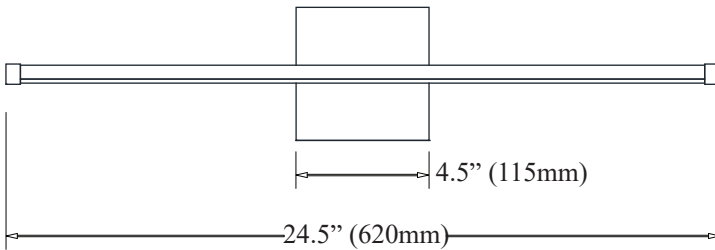

# ARY-2419LEDW

Front View

Side View