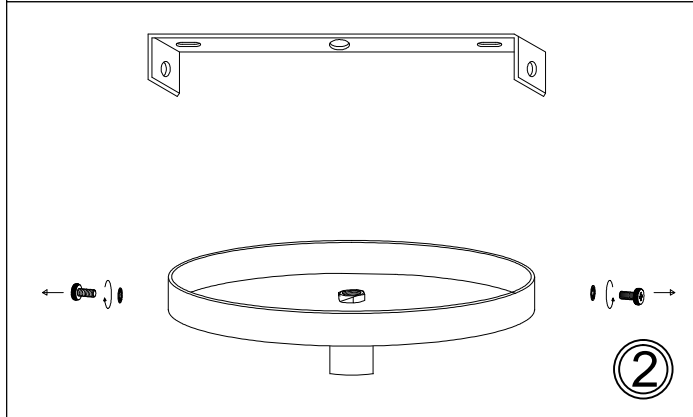

TRA-304P

①

Bulbs/ Ampoules:
4x Max 100W
E26 Base
(Not Included/
Non Inclus)