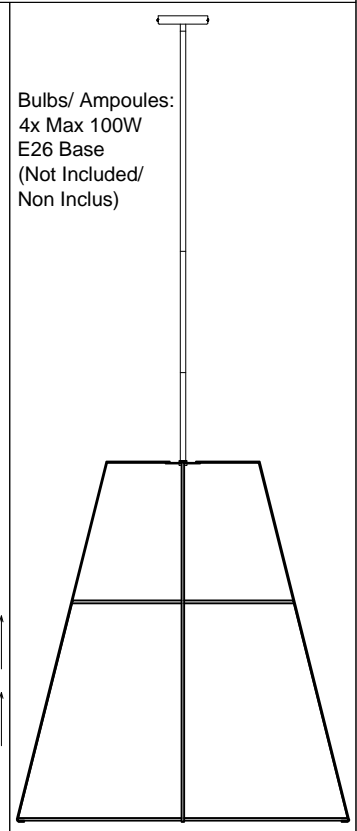

TRA-304P

①

Bulbs/ Ampoules:
4x Max 100W
E26 Base
(Not Included/
Non Inclus)