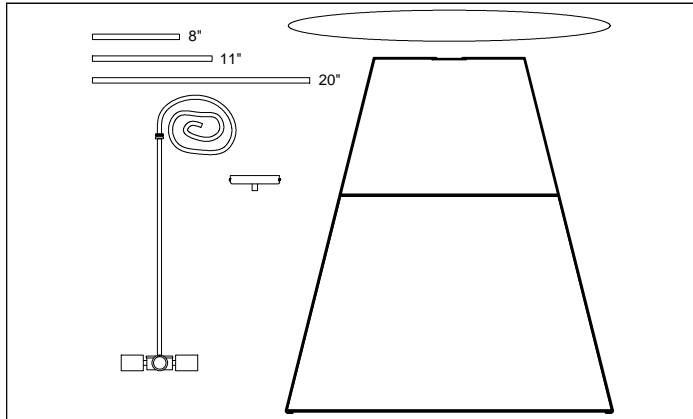

TRA-304P

①

Bulbs/ Ampoules:
4x Max 100W
E26 Base
(Not Included/
Non Inclus)