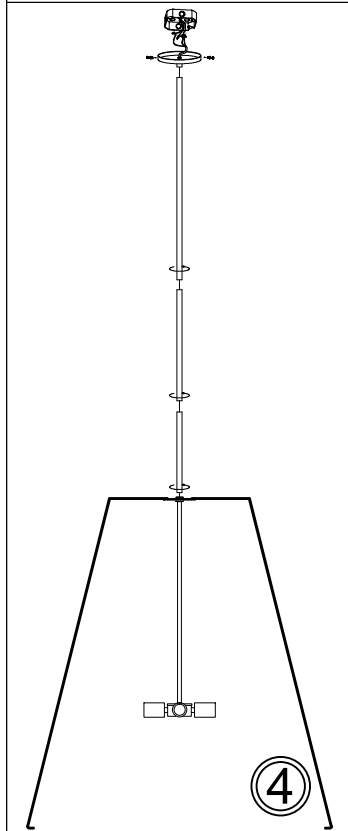

TRA-304P

①

Bulbs/ Ampoules:
4x Max 100W
E26 Base
(Not Included/
Non Inclus)