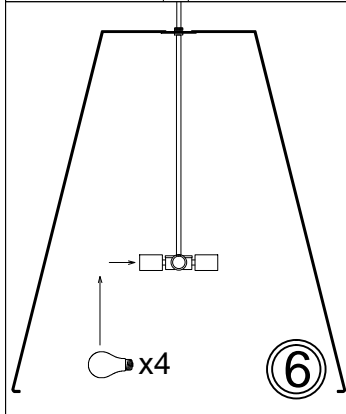

TRA-304P

①

Bulbs/ Ampoules:
4x Max 100W
E26 Base
(Not Included/
Non Inclus)