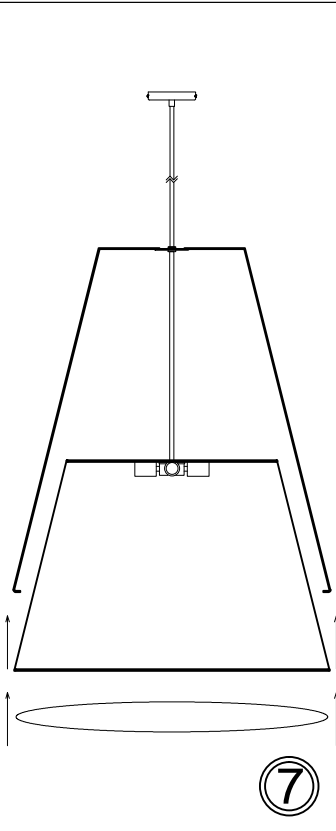

TRA-304P

①

Bulbs/ Ampoules:
4x Max 100W
E26 Base
(Not Included/
Non Inclus)