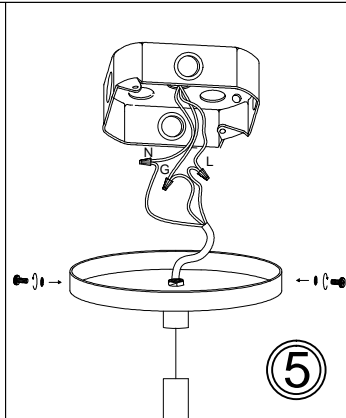

TRA-304P

①

Bulbs/ Ampoules:
4x Max 100W
E26 Base
(Not Included/
Non Inclus)