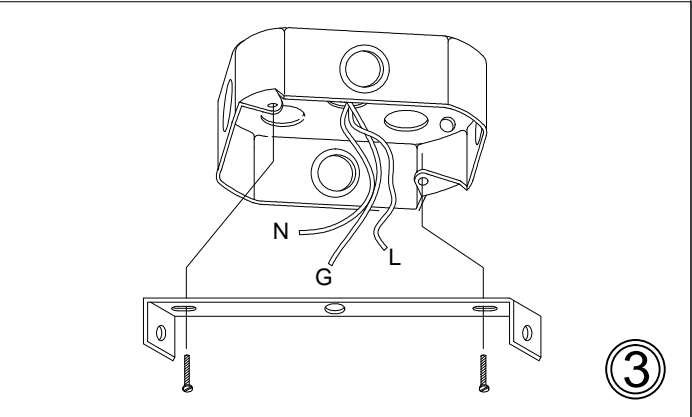

TRA-304P

①

Bulbs/ Ampoules:
4x Max 100W
E26 Base
(Not Included/
Non Inclus)