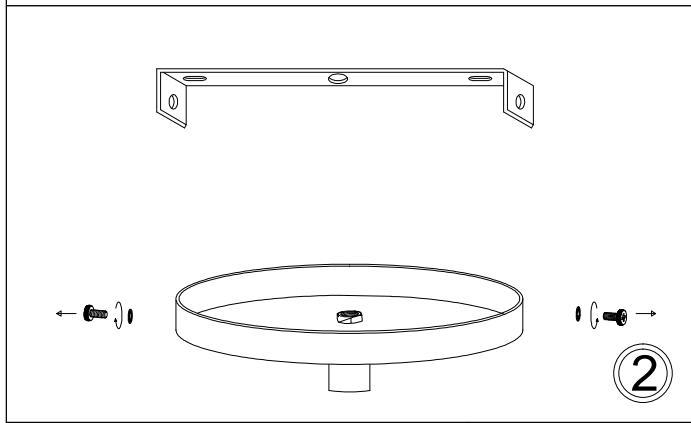

# SAN244-PC

1

2

3

4

5

6

7

Bulbs/ Ampoules:  
4x Max 100W  
E26 Base  
(Not Included/  
Non Inclus)