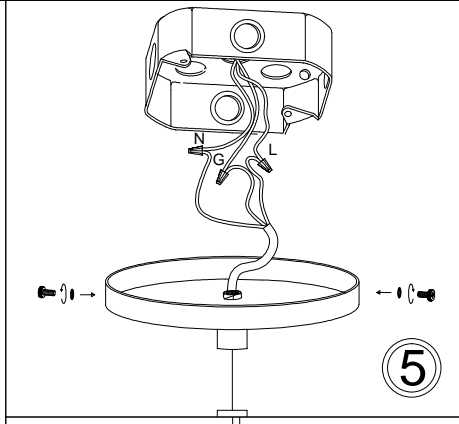

# SAN244-PC

1

2

3

4

5

6

7

Bulbs/ Ampoules:  
4x Max 100W  
E26 Base  
(Not Included/  
Non Inclus)