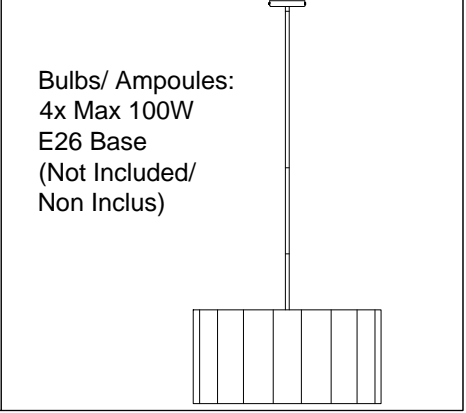

# SAN244-PC

1

2

3

4

5

6

7

Bulbs/ Ampoules:  
4x Max 100W  
E26 Base  
(Not Included/  
Non Inclus)