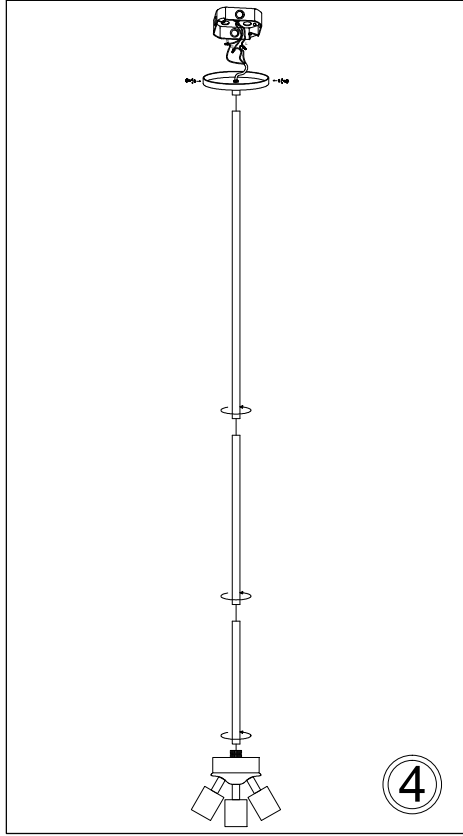

# SAN244-PC

1

2

3

4

5

6

7

Bulbs/ Ampoules:  
4x Max 100W  
E26 Base  
(Not Included/  
Non Inclus)