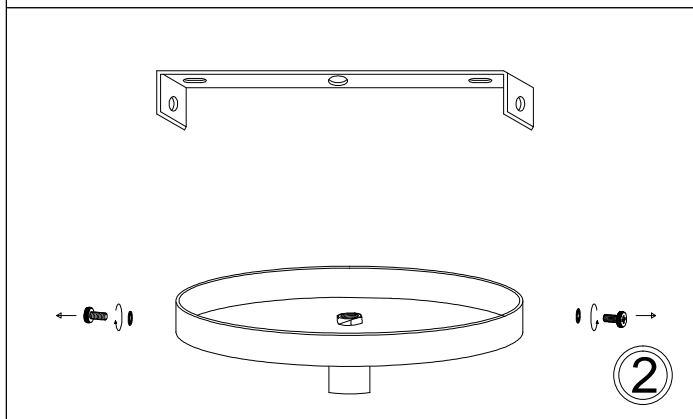

# SAN244-PC

1

3

7

Bulbs/ Ampoules:  
4x Max 100W  
E26 Base  
(Not Included/  
Non Inclus)