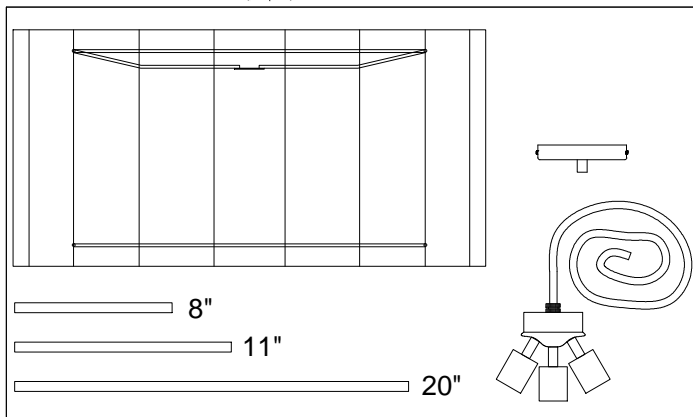

# SAN244-PC

1

3

7

Bulbs/ Ampoules:  
4x Max 100W  
E26 Base  
(Not Included/  
Non Inclus)