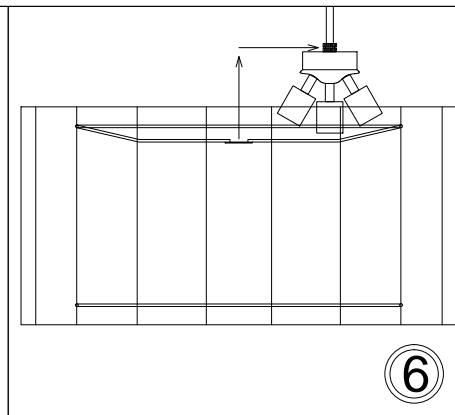

# SAN244-PC

1

3

7

Bulbs/ Ampoules:  
4x Max 100W  
E26 Base  
(Not Included/  
Non Inclus)