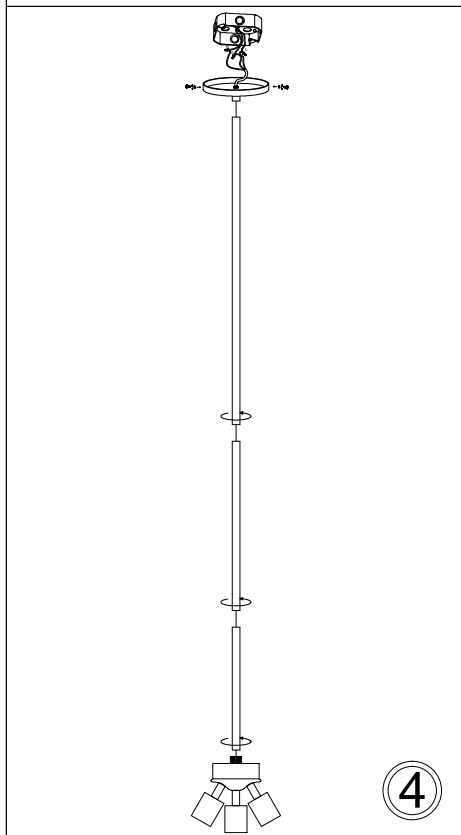

# SAN244-PC

1

3

7

Bulbs/ Ampoules:  
4x Max 100W  
E26 Base  
(Not Included/  
Non Inclus)