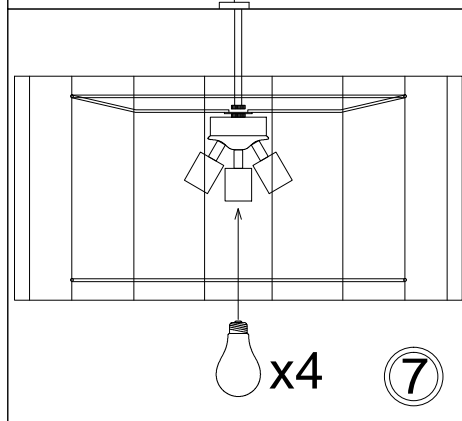

# SAN244-PC

1

3

7

Bulbs/ Ampoules:  
4x Max 100W  
E26 Base  
(Not Included/  
Non Inclus)