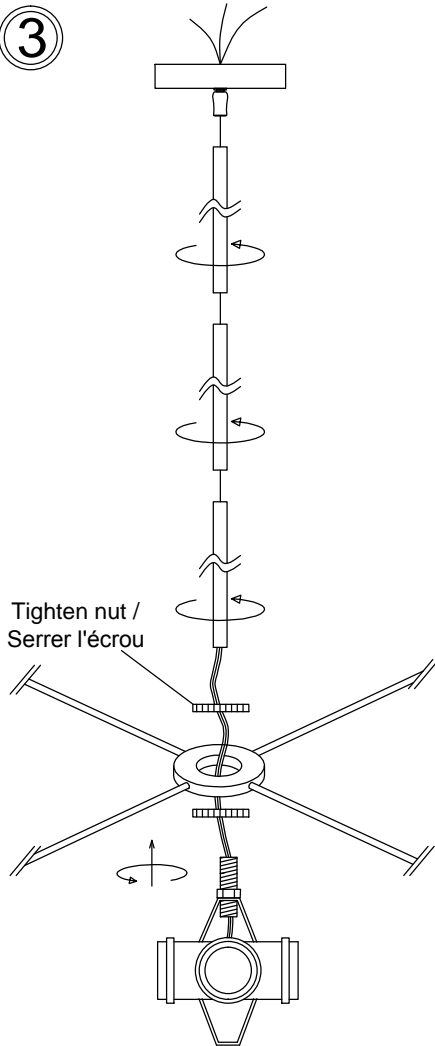

# SAB-194P-PC-WH

①

②

③

④

⑤

⑥

⑦

4 x E26 Max 60 Watts  
Not Included/Non Inclus