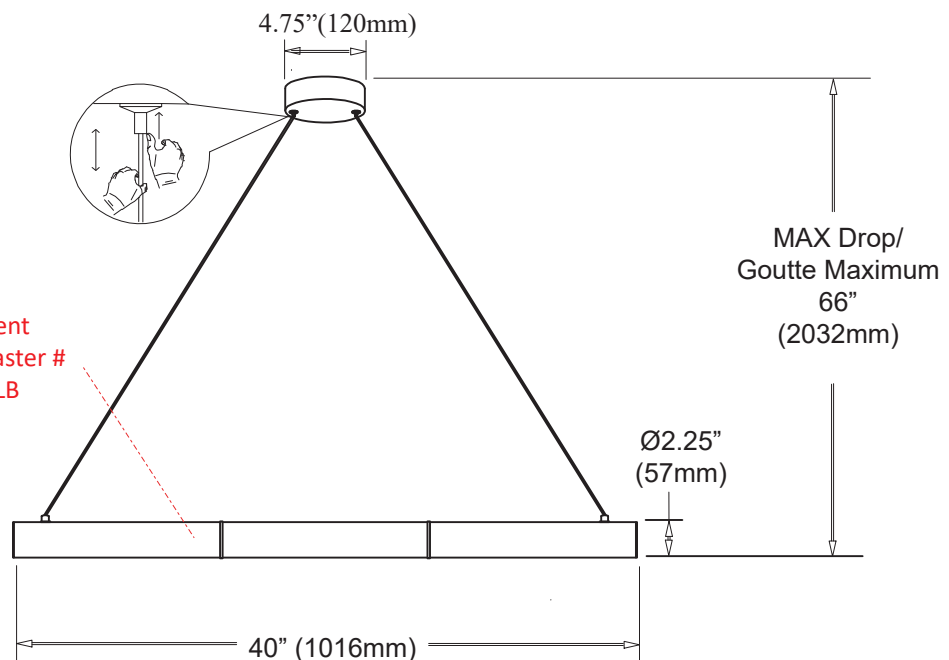

RBN-4030HP

30W DC LED
3000K CRI90+
2250 Initial Lumens
1300 Delivered Lumens
Included/Inclus
Imput:120V

Replacement
Faux Alabaster #
GL-RBN-ALB

Dimmable/Réglable
Compatible dimmers
listed next page/
Gradateurs compatibles
lisés page suivante