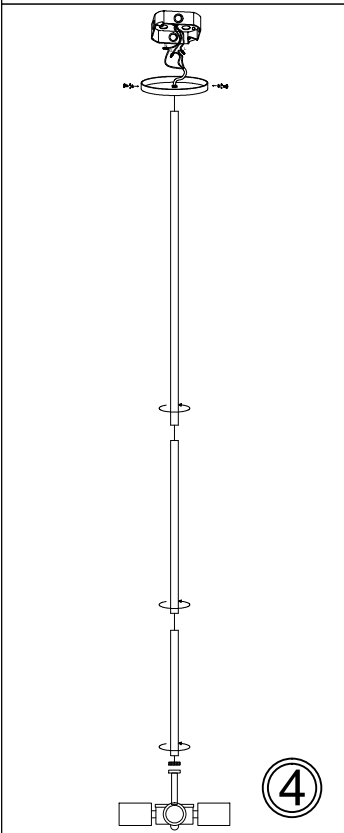

PYA-304C

①

②

③

④

⑤

⑥

⑦

⑧

Bulbs/ Ampoules:
4x Max 100W E26 Base
(Not Included/ Non Inclus)