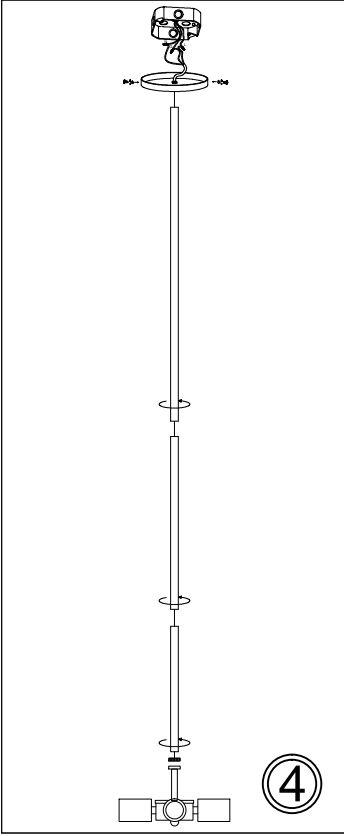

PYA-304C

①

③

④

⑤

⑥

⑦

⑧

Bulbs/ Ampoules:
4x Max 100W E26 Base
(Not Included/ Non Inclus)