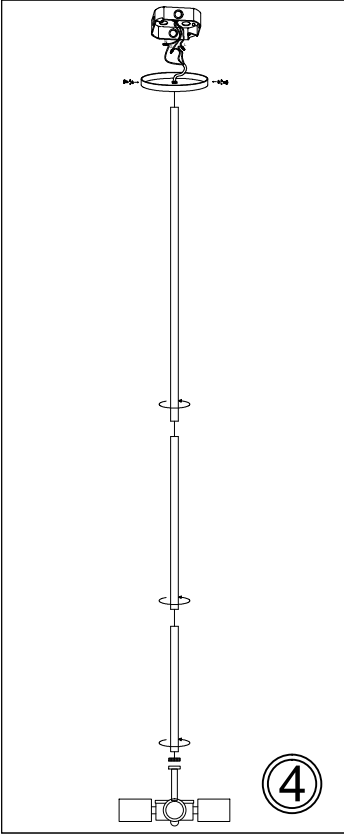

PYA-304C

①

②

③

④

⑤

⑥

⑦

⑧

Bulbs/ Ampoules:
4x Max 100W E26 Base
(Not Included/ Non Inclus)