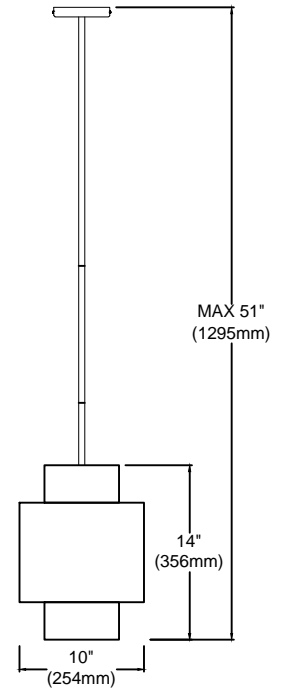

PYA-141P

8"
11"
20"

①

②

③

④

⑤

⑥

⑦

⑧

Bulbs/ Ampoules:
1x Max 60W E26 Base
(Not Included/ Non Inclus)