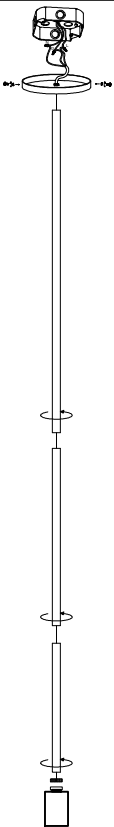

PYA-141P

8"
11"
20"

①

②

③

④

⑤

⑥

⑦

⑧

Bulbs/ Ampoules:
1x Max 60W E26 Base
(Not Included/ Non Inclus)